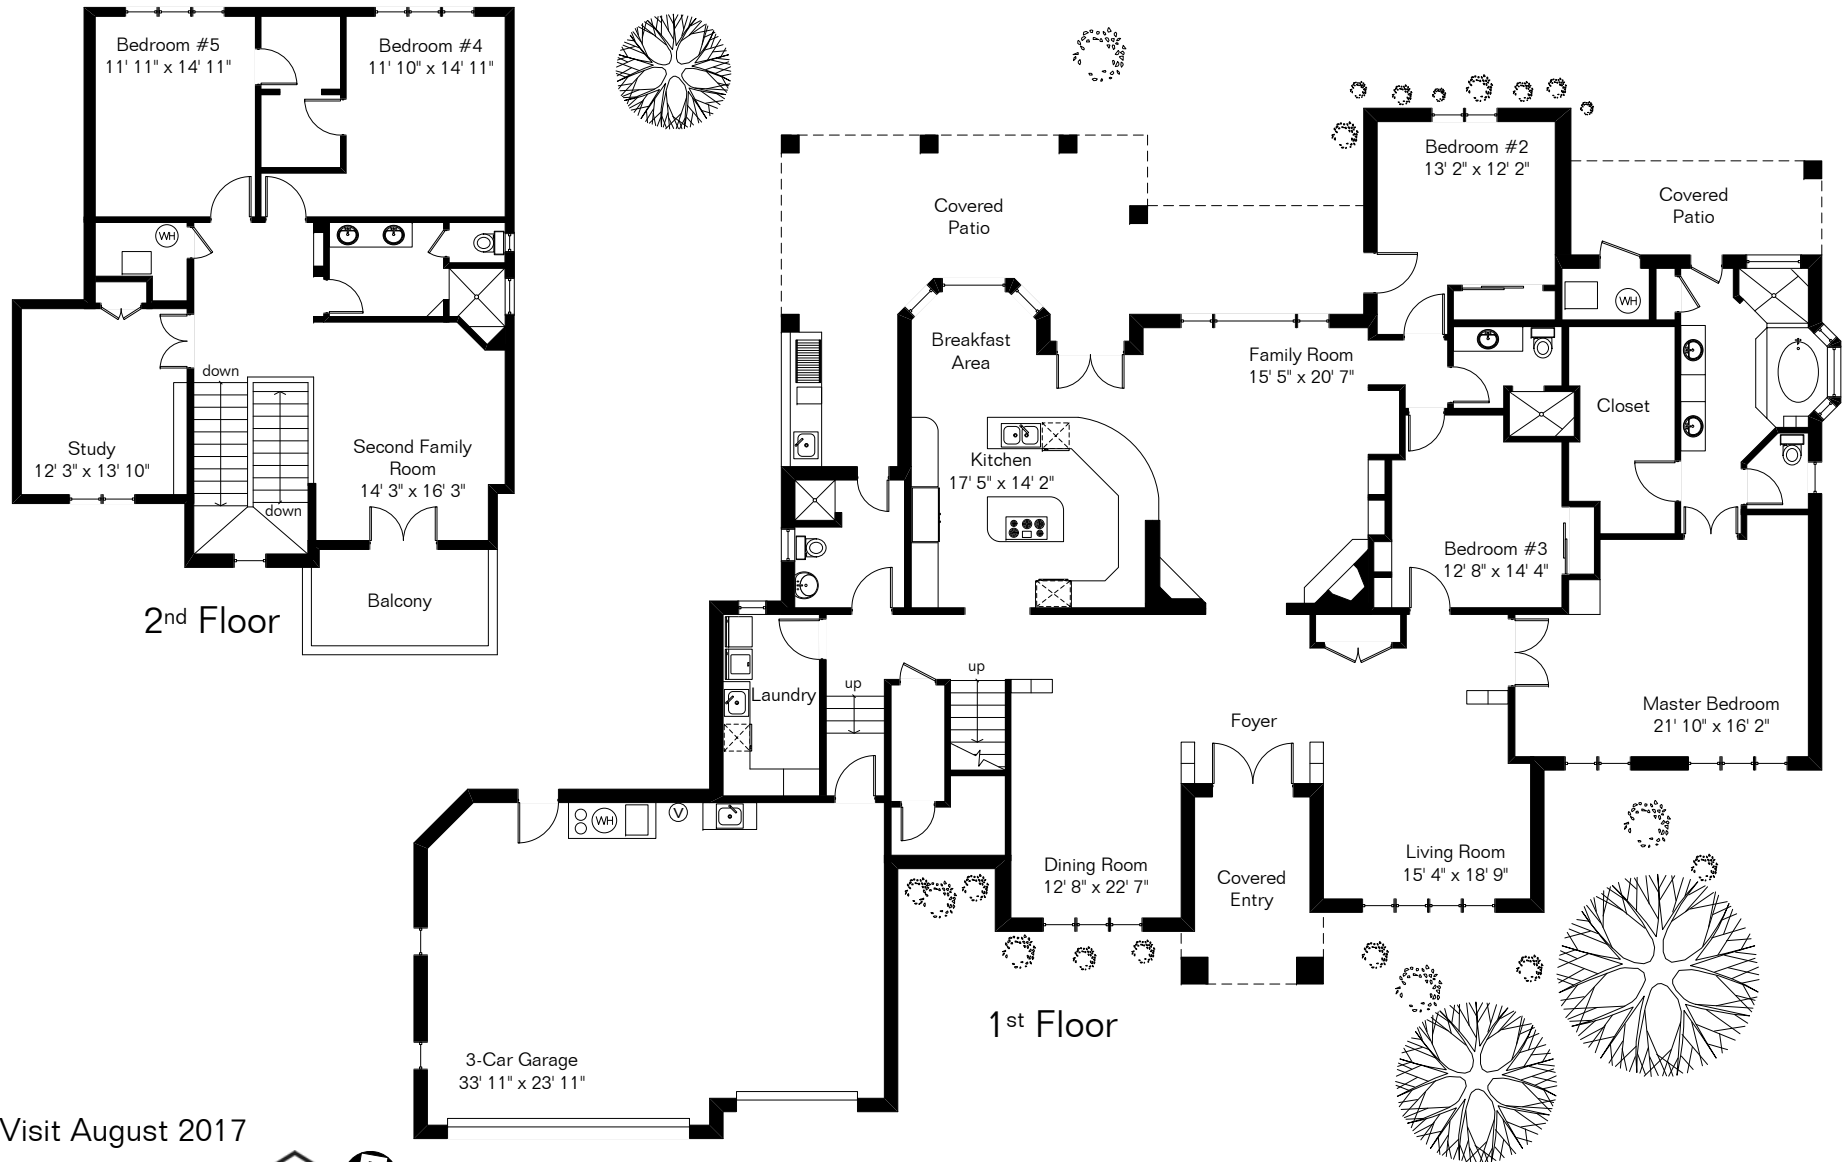

The square footages and room size information are deemed to be reliable but are not guaranteed and should be independently verified.

6882 E Desert Wind Court

Living Area 4,728 Sq Ft
Garage 883 Sq Ft

Pool & Spa Area

Site Visit August 2017

0 ft. 6 ft. 10 ft. 20 ft.

Copyright 2017 Floor Plans First! LLC
All Rights Reserved.

www.FloorPlansFirst.com

Toll Free (877) 887-1500
Voice (520) 881-1500
Fax (520) 791-7701

Floor Plans First!
See the Floor Plan First